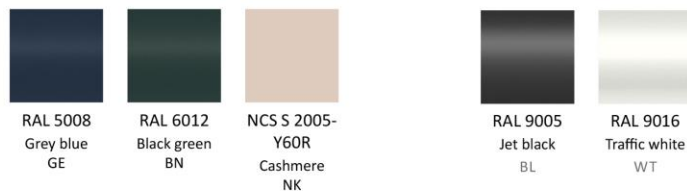

## Metal

Colours and patterns illustrated here may vary from the real samples.

### Wood

for leg part

for internal and external connector

„Fashion Collection“\*\*\*

\*\*\*Products ordered in colors from the "Fashion Collection" category are available with a longer lead time than in the case of standard colours.

Colours and patterns illustrated here may vary from the real samples.