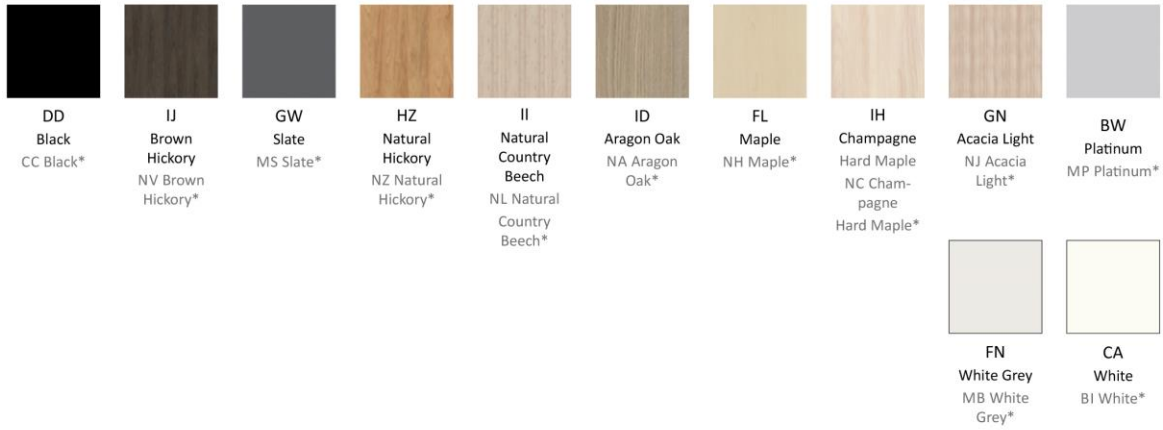

Finishes

Sand

Laminate/Melamine

*Laminate colour matching melamine colour