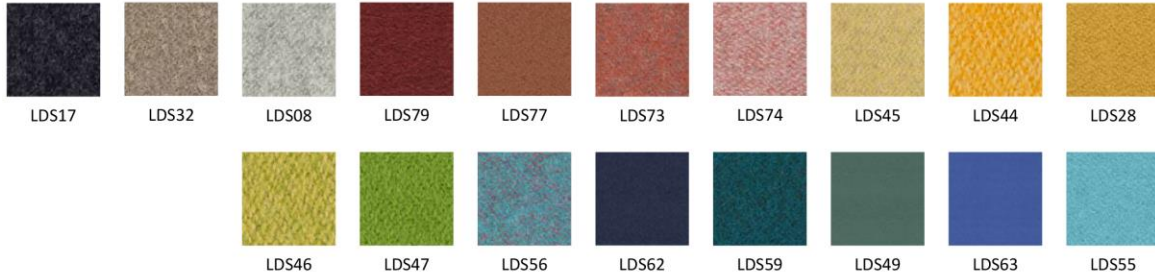

Finishes Play&Work

Synergy | LDS

Melamine